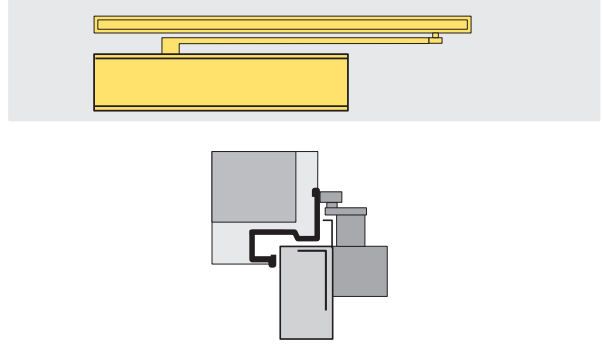

DOOR CLOSERS // EN-1154

* Padilla fire doors certified door closer supplier: **ESB (ECO) - DORMA • TELESCO**

ECO TS 11 TENSION EN - 1/2/3/4/5

UNIK A2103S. PLE TENSION EN 2/3/4

DORMA TS 71 TENSION EN - 2/3

DORMA TS 92 TENSION EN- 2/3/4/5

UNIK A2559S. PLE TENSION EN 2/3.

TELESCO UNIK 2000 TENSION EN - 3

DORMA TS 93 GSR TENSION EN- 2/3/4/5

Doorcloser sizes	Door set width max.	Door set weight max.
Tension EN/1-6	mm	kg
1	750	20
2	850	40
3	950	60
4	1100	80
5	1250	100
6	1400	120

The door closers that can be adjusted in tension from EN 1/2 must not be fitted to fire doors to comply with EN 1154 norm.