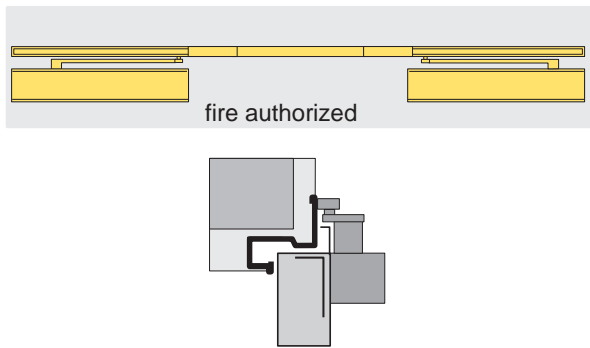

DORMA TS 92 TENSION EN- 2/3/4/5

UNIK A2559S. PLE TENSION EN 2/3.

TELESCO UNIK 2000 TENSION EN - 3

DORMA TS 93 GSR TENSION EN- 2/3/4/5

Doorcloser sizes	Door set width max.	Door set weight max.
Tension EN/1-6	mm	kg
1	750	20
2	850	40
3	950	60
4	1100	80
5	1250	100
6	1400	120

The door closers that can be adjusted in tension from EN 1/2 must not be fitted to fire doors to comply with EN 1154 norm.