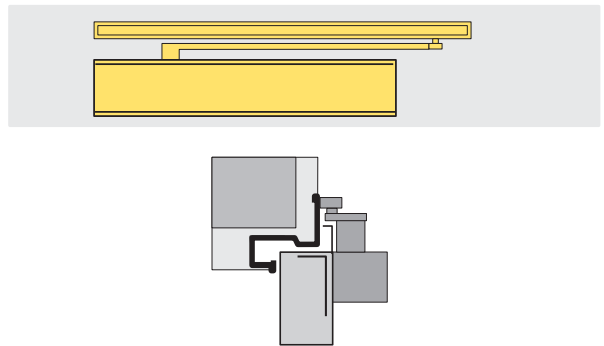

DOOR CLOSERS // EN-1154

* Padilla fire doors certified door closer supplier: **ESB (ECO) - DORMA • TELESCO**

ECO TS 11 TENSION EN - 1/2/3/4/5

UNIK A2103S. PLE TENSION EN 2/3/4

DORMA TS 71 TENSION EN - 2/3

DORMA TS 92 TENSION EN- 2/3/4/5

UNIK A2559S. PLE TENSION EN 2/3.

TELESCO UNIK 2000 TENSION EN - 3

DORMA TS 93 GSR TENSION EN- 2/3/4/5

Doorcloser sizes	Door set width max.	Door set weight max.
Tension EN/1-6	mm	kg
1	750	20
2	850	40
3	950	60
4	1100	80
5	1250	100
6	1400	120

The door closers that can be adjusted in tension from EN 1/2 must not be fitted to fire doors to comply with EN 1154 norm.