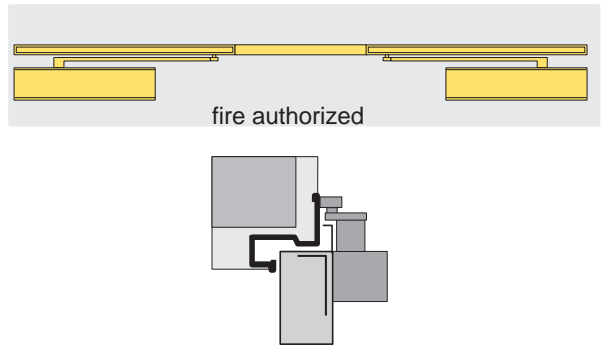

DOOR CLOSERS // EN-1154

* Padilla fire doors certified door closer supplier: **ESB (ECO) - DORMA • TELESCO**

ECO TS 11 TENSION EN - 1/2/3/4/5

UNIK A2103S. PLE TENSION EN 2/3/4

DORMA TS 71 TENSION EN - 2/3

DORMA TS 92 TENSION EN- 2/3/4/5

UNIK A2559S. PLE TENSION EN 2/3.

TELESCO UNIK 2000 TENSION EN - 3

DORMA TS 93 GSR TENSION EN- 2/3/4/5

Doorcloser sizes	Door set width max.	Door set weight max.
Tension EN/1-6	mm	kg
1	750	20
2	850	40
3	950	60
4	1100	80
5	1250	100
6	1400	120

The door closers that can be adjusted in tension from EN 1/2 must not be fitted to fire doors to comply with EN 1154 norm.