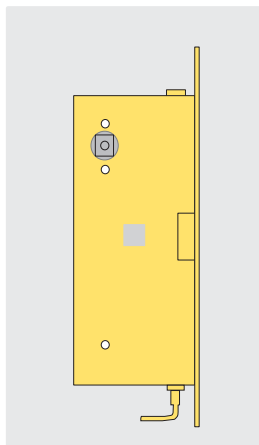

LOCKS FOR SECONDARY LEAF OR PRIMARY LEAF DOORS

CR 1

STANDARD LOCK

- DIN
- Reversible

CR 2

STANDARD PADILLA LOCK

- DIN
- Reversible
- Adjustable latch for easy opening
- Safety locking system

CR 3

SPECIAL PANIC LOCK

- DIN STANDARD
- Reversible
- Adjustable latch for easy opening
- Adjustable latch screw

CR 7

ACOUSTIC LOCK
(Flash Bolt)

LOCKS FOR SECONDARY LEAF

CR 4

CONTRA - LOCK
(Flash Bolt)

CR 5