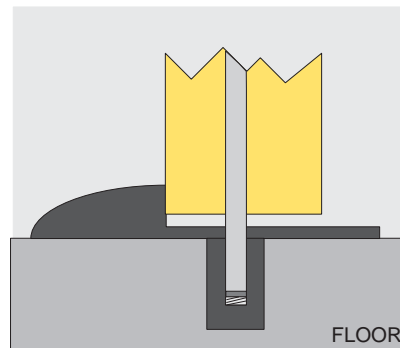

DOOR STOPS

PP 1

PASSIVE DOOR LEAF STOPPER