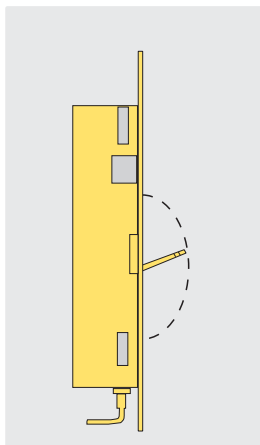

LOCKS FOR SECONDARY LEAF OR PRIMARY LEAF DOORS

CR 1

STANDARD LOCK

- DIN
- Reversible

CR 2

STANDARD PADILLA LOCK

- DIN
- Reversible
- Adjustable latch for easy opening
- Safety locking system

CR 3

SPECIAL PANIC LOCK

- DIN STANDARD
- Reversible
- Adjustable latch for easy opening
- Adjustable latch screw

CR 7

ACOUSTIC LOCK
(Flash Bolt)

LOCKS FOR SECONDARY LEAF

CR 4

CONTRA - LOCK
(Flash Bolt)

CR 5