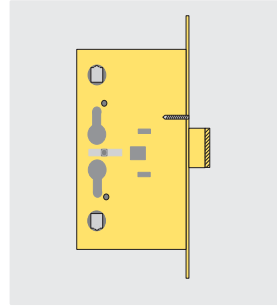

LOCKS FOR SECONDARY LEAF OR PRIMARY LEAF DOORS

CR 1

STANDARD LOCK

- DIN
- Reversible

CR 2

STANDARD PADILLA LOCK

- DIN
- Reversible
- Adjustable latch for easy opening
- Safety locking system

CR 3

SPECIAL PANIC LOCK

- DIN STANDARD
- Reversible
- Adjustable latch for easy opening
- Adjustable latch screw

CR 7

ACOUSTIC LOCK
(Flash Bolt)

LOCKS FOR SECONDARY LEAF

CR 4

CONTRA - LOCK
(Flash Bolt)

CR 5