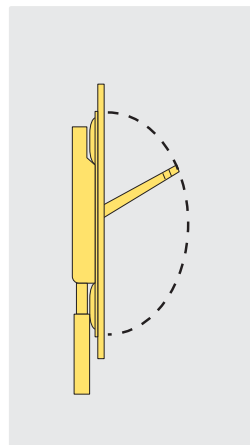

CAMOR LATCH

* Padilla Firedoors Certified Locks Suppliers

- Fire Series Lock Manufacturer **TESA**
- Fire Series Lock Manufacturer **M.G**
- Fire Series Lock Manufacturer **CISA**